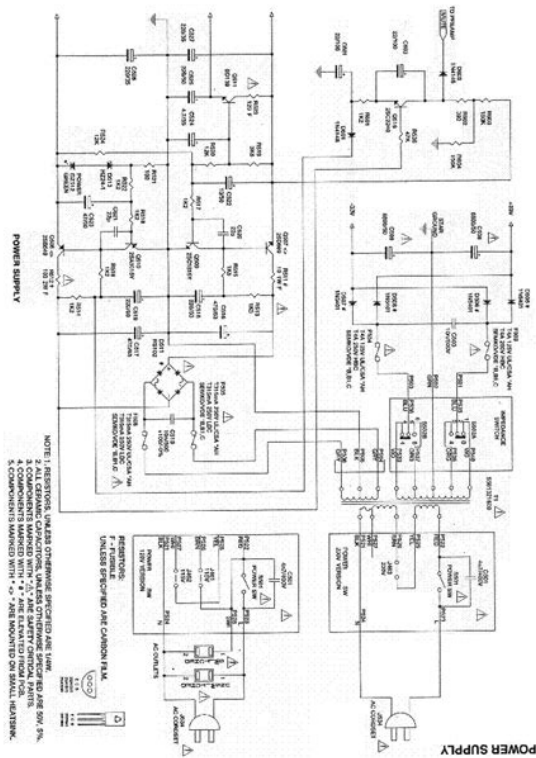

BS502, BS502i, BS500oi, BS500s, BS500, BS602i. BS45y, BS52y, BS60y, BS62y, BS65yDaytona Beach, FL 32114 United States. Whats in the picture is what you are getting, if there is a discrepancy between the pictures and the description, please dont hesitate to email me so i can check and clarify the issue. I will not guarantee that all my items are complete!. WHAT YOU SEE IS WHAT YOU ARE GETTING!.

<http://www.drupalitalia.org/node/69131>

If you want me to check the manuals before you buy it please dont hesitate to email or send us a message. On Oct2412 at 184910 PDT, seller added the following information Super high amount of views. 0 sold, 1 available. More Super high amount of views. 0 sold, 1 available. You are the light of the world. Something went wrong. View cart for details. G32C 60 C Y60C The listing youre looking for has ended. This is the price excluding shipping and handling fees a seller has provided at which the same item, or one that is nearly identical to it, is being offered for sale, or has been offered for sale in the recent past. The price may be the sellers own price elsewhere, or another sellers price. BS 50 60 70 500 600 700 etc. Repair SHOP MANUAL 13 WACKER Rammer Mdl.User Agreement, Privacy, Cookies and AdChoice Norton Secured powered by Verisign. View cart for details.User Agreement, Privacy, Cookies and AdChoice Norton Secured powered by Verisign. Cancel Thanks, well look into this. All Rights Reserved. User Agreement, Privacy, Cookies and AdChoice Norton Secured powered by Verisign. Features Wacker Neuson 0031880 Wacker Neuson 500031880 See more on Amazon.Large Water Filter Located Inside Of Water Tank Prevents Clogging During Operation. Angled Holes On Spray Bar Allow Complete Water Coverage For No Asphalt PickUp On Plate Bottom. High Inertia Clutch With Adjustable Shims Ensures Smoother Operation. Features Straight, centermounted guide handle offers superior maneuverability High inertia clutch with adjustable shims ensures smoother operation Many lifting points and front lift cage offer easier loading and unloading for operator convenience Angled holes on spray bar allow complete water coverage for no asphalt pickup on plate bottom Large water filter located inside of water tank