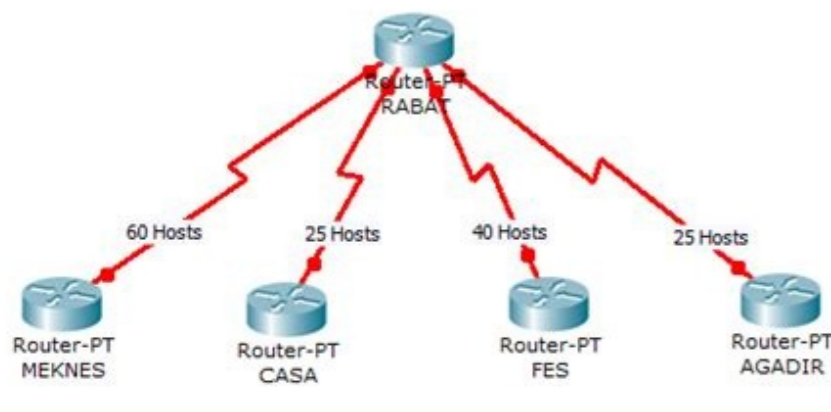

I'm not robot  reCAPTCHA

Continue

Cours adressage ip pdf

| Adresses | Classe | @ réseau | Adresses | Classe | @ réseau |
|-------------------|--------|-------------|-----------------|--------|-------------|
| a) 10.0.0.1 | A | 10.0.0.0 | b) 122.0.25.38 | A | 122.0.0.0 |
| c) 122.25.25.39 | A | 122.0.0.0 | d) 200.25.48.69 | C | 200.25.48.0 |
| e) 156.54.23.1 | B | 156.54.0.0 | f) 156.25.69.12 | B | 156.25.0.0 |
| g) 10.2.3.6 | A | 10.0.0.0 | h) 11.23.69.87 | A | 11.0.0.0 |
| i) 200.25.89.56 | C | 200.25.89.0 | j) 156.25.12.36 | B | 156.25.0.0 |
| k) 156.54.69.2 | B | 156.54.0.0 | l) 200.25.48.12 | C | 200.25.48.0 |
| m) 10.254.254.254 | A | 10.0.0.0 | n) 1.1.1.1 | A | 1.0.0.0 |
| o) 156.0.54.2 | B | 156.0.0.0 | p) 201.25.48.1 | C | 201.25.48.0 |

Class C. The first three bits confirm the sea network. It is a reversed loop address. x equals / 8172.16. You are the CIDR notation for "Classless Inter-Domain Routing." Partitioning of IP Address Intervals Until the mid-1990s, IP address partitioning was done by subdividing them into classes A, B and C. The number of bits 1, 11, 16 left of this mask, (which was 8 for class A, 16 for class B and 24 for class C) can now have other values and is not 1. The following bits, all in not 1, match the hostID. The address of the subsystem is obtained by means of a logical "ET" between the IP address of the computer and its subsystem mask: In decimal Binary Notation IP Address 195.32.6.130 11000 00111 0011 1001 1000 1000 1000 0010 1010 1000 0001 0001 0000 0000 1100 0101 0010 0001 0011 0011 0110